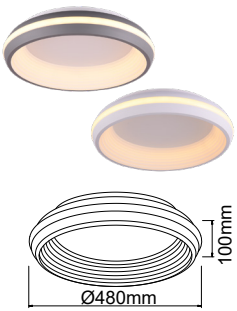

Light is everything

HMLC-0080

Light Source: LED
Wattage: 24W+24W
Rating: 240V • IP20 • Class 1
Material: Aluminum+Metal+Acrylic
Colour: WHITE / DARK GREY
Size: DIA 480MM
Packaging: 1pcs/carton
Carton: 15X55X55cm

HMLC-0081

Light Source: LED
Wattage: 32W+32W
Rating: 240V • IP20 • Class 1
Material: Aluminum+Metal+Acrylic
Colour: WHITE / DARK GREY
Size: DIA 630MM
Packaging: 1pcs/carton
Carton: 15X70X70cm

HMLC-0082

Light Source: LED
Wattage: 32W+32W
Rating: 240V • IP20 • Class 1
Material: Aluminum+Metal+Acrylic
Colour: WHITE / DARK GREY
Size: DIA 480MM
Packaging: 1pcs/carton
Carton: 15X55X55cm

HMLC-0083

Light Source: LED
Wattage: 42W+42W
Rating: 240V • IP20 • Class 1
Material: Aluminum+Metal+Acrylic
Colour: WHITE / DARK GREY
Size: DIA 630MM
Packaging: 1pcs/carton
Carton: 15X70X70cm

HARMONY LIGHTS UP THE WORLD