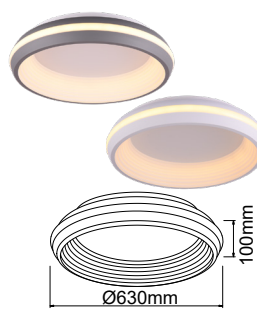

Light is everything

HMLC-0080

Light Source: LED
Wattage: 24W+24W
Rating: 240V • IP20 • Class 1
Material: Aluminum+Metal+Acrylic
Colour: WHITE / DARK GREY
Size: DIA 480MM
Packaging: 1pcs/carton
Carton: 15X55X55cm

HMLC-0081

Light Source: LED
Wattage: 32W+32W
Rating: 240V • IP20 • Class 1
Material: Aluminum+Metal+Acrylic
Colour: WHITE / DARK GREY
Size: DIA 630MM
Packaging: 1pcs/carton
Carton: 15X70X70cm

HMLC-0082

Light Source: LED
Wattage: 32W+32W
Rating: 240V • IP20 • Class 1
Material: Aluminum+Metal+Acrylic
Colour: WHITE / DARK GREY
Size: DIA 480MM
Packaging: 1pcs/carton
Carton: 15X55X55cm

HMLC-0083

Light Source: LED
Wattage: 42W+42W
Rating: 240V • IP20 • Class 1
Material: Aluminum+Metal+Acrylic
Colour: WHITE / DARK GREY
Size: DIA 630MM
Packaging: 1pcs/carton
Carton: 15X70X70cm

HARMONY LIGHTS UP THE WORLD