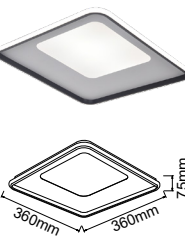

Light is everything

HMLC-0074

Light Source: LED
 Wattage: 52W
 Rating: 240V • IP20 • Class 1
 Material: Aluminum+Metal+Acrylic
 Colour: Black
 Size: DIA 560MM
 Packaging: 1pcs/carton
 Carton: 12X62X62cm

HMLC-0075

Light Source: LED
 Wattage: 64W
 Rating: 240V • IP20 • Class 1
 Material: Aluminum+Metal+Acrylic
 Colour: Black
 Size: DIA 560MM
 Packaging: 1pcs/carton
 Carton: 12X62X62cm

HMLC-0076

Light Source: LED
 Wattage: 24W
 Rating: 240V • IP20 • Class 1
 Material: Aluminum+Metal+Acrylic
 Colour: Black
 Size: DIA 360MM
 Packaging: 1pcs/carton
 Carton: 12X42X42cm

HMLC-0077

Light Source: LED
 Wattage: 32W
 Rating: 240V • IP20 • Class 1
 Material: Aluminum+Metal+Acrylic
 Colour: Black
 Size: DIA 360MM
 Packaging: 1pcs/carton
 Carton: 12X42X42cm

HMLC-0078

Light Source: LED
 Wattage: 40W
 Rating: 240V • IP20 • Class 1
 Material: Aluminum+Metal+Acrylic
 Colour: Black
 Size: DIA 520MM
 Packaging: 1pcs/carton
 Carton: 12X57X57cm