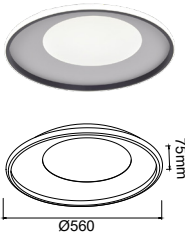

Light is everything

HMLC-0074

Light Source: LED
 Wattage: 52W
 Rating: 240V • IP20 • Class 1
 Material: Aluminum+Metal+Acrylic
 Colour: Black
 Size: DIA 560MM
 Packaging: 1pcs/carton
 Carton: 12X62X62cm

HMLC-0075

Light Source: LED
 Wattage: 64W
 Rating: 240V • IP20 • Class 1
 Material: Aluminum+Metal+Acrylic
 Colour: Black
 Size: DIA 560MM
 Packaging: 1pcs/carton
 Carton: 12X62X62cm

HMLC-0076

Light Source: LED
 Wattage: 24W
 Rating: 240V • IP20 • Class 1
 Material: Aluminum+Metal+Acrylic
 Colour: Black
 Size: DIA 360MM
 Packaging: 1pcs/carton
 Carton: 12X42X42cm

HMLC-0077

Light Source: LED
 Wattage: 32W
 Rating: 240V • IP20 • Class 1
 Material: Aluminum+Metal+Acrylic
 Colour: Black
 Size: DIA 360MM
 Packaging: 1pcs/carton
 Carton: 12X42X42cm

HMLC-0078

Light Source: LED
 Wattage: 40W
 Rating: 240V • IP20 • Class 1
 Material: Aluminum+Metal+Acrylic
 Colour: Black
 Size: DIA 520MM
 Packaging: 1pcs/carton
 Carton: 12X57X57cm

HMLC-0079

Light Source: LED
 Wattage: 45W
 Rating: 240V • IP20 • Class 1
 Material: Aluminum+Metal+Acrylic
 Colour: Black
 Size: DIA 500MM
 Packaging: 1pcs/carton
 Carton: 12X56X56cm

HARMONY LIGHTS UP THE WORLD