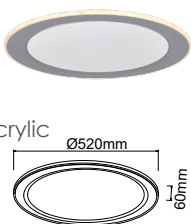

Light is everything

HMLC-0074

Light Source: LED
 Wattage: 52W
 Rating: 240V • IP20 • Class 1
 Material: Aluminum+Metal+Acrylic
 Colour: Black
 Size: DIA 560MM
 Packaging: 1pcs/carton
 Carton: 12X62X62cm

HMLC-0075

Light Source: LED
 Wattage: 64W
 Rating: 240V • IP20 • Class 1
 Material: Aluminum+Metal+Acrylic
 Colour: Black
 Size: DIA 560MM
 Packaging: 1pcs/carton
 Carton: 12X62X62cm

HMLC-0076

Light Source: LED
 Wattage: 24W
 Rating: 240V • IP20 • Class 1
 Material: Aluminum+Metal+Acrylic
 Colour: Black
 Size: DIA 360MM
 Packaging: 1pcs/carton
 Carton: 12X42X42cm

HMLC-0077

Light Source: LED
 Wattage: 32W
 Rating: 240V • IP20 • Class 1
 Material: Aluminum+Metal+Acrylic
 Colour: Black
 Size: DIA 360MM
 Packaging: 1pcs/carton
 Carton: 12X42X42cm

HMLC-0078

Light Source: LED
 Wattage: 40W
 Rating: 240V • IP20 • Class 1
 Material: Aluminum+Metal+Acrylic
 Colour: Black
 Size: DIA 520MM
 Packaging: 1pcs/carton
 Carton: 12X57X57cm

HMLC-0079

Light Source: LED
 Wattage: 45W
 Rating: 240V • IP20 • Class 1
 Material: Aluminum+Metal+Acrylic
 Colour: Black
 Size: DIA 500MM
 Packaging: 1pcs/carton
 Carton: 12X56X56cm

HARMONY LIGHTS UP THE WORLD