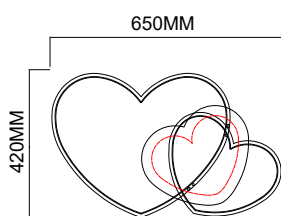

Light is everything

HMLW-0092

Light Source: LED
Wattage: 42W
Rating: 240V • IP20 • Class 1
Material: Iron+Aluminum+Silicon
Colour: PINK
Size: 420x640 MM
Packaging: 1pcs/carton
Carton: 71X9X47cm

HMLW-0093

Light Source: LED
Wattage: 42W
Rating: 240V • IP20 • Class 1
Material: Iron+Aluminum+Silicon
Colour: PINK
Size: 420x650 MM
Packaging: 1pcs/carton
Carton: 71X9X47cm

HMLW-0094

Light Source: LED
Wattage: 42W
Rating: 240V • IP20 • Class 1
Material: Iron+Aluminum+Silicon
Colour: PINK
Size: 340x600 MM
Packaging: 1pcs/carton
Carton: 71X9X47cm