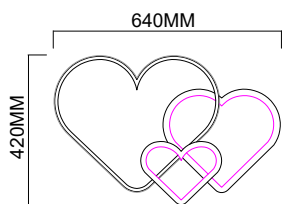

Light is everything

HMLW-0092

Light Source: LED
Wattage: 42W
Rating: 240V • IP20 • Class 1
Material: Iron+Aluminum+Silicon
Colour: PINK
Size: 420x640 MM
Packaging: 1pcs/carton
Carton: 71X9X47cm

HMLW-0093

Light Source: LED
Wattage: 42W
Rating: 240V • IP20 • Class 1
Material: Iron+Aluminum+Silicon
Colour: PINK
Size: 420x650 MM
Packaging: 1pcs/carton
Carton: 71X9X47cm

HMLW-0094

Light Source: LED
Wattage: 42W
Rating: 240V • IP20 • Class 1
Material: Iron+Aluminum+Silicon
Colour: PINK
Size: 340x600 MM
Packaging: 1pcs/carton
Carton: 71X9X47cm