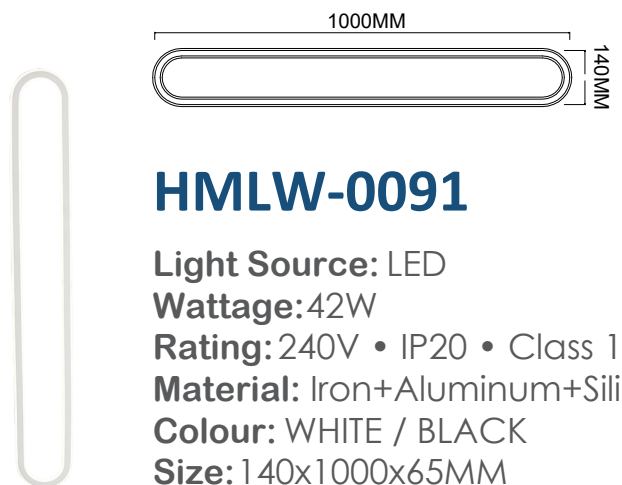

## HMLW-0090

**Light Source:** LED  
**Wattage:** 36W  
**Rating:** 240V • IP20 • Class 1  
**Material:** Iron+Aluminum+Silicon  
**Colour:** WHITE / BLACK  
**Size:** 140x570x65MM  
**Packaging:** 1pcs/carton  
**Carton:** 91X19X10cm

## HMLW-0091

**Light Source:** LED  
**Wattage:** 42W  
**Rating:** 240V • IP20 • Class 1  
**Material:** Iron+Aluminum+Silicon  
**Colour:** WHITE / BLACK  
**Size:** 140x1000x65MM  
**Packaging:** 1pcs/carton  
**Carton:** 105X19X10cm