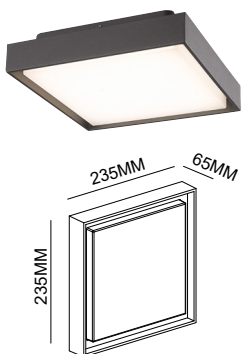

Light is everything

HMLO-0146

Light Source: LED
Wattage: 14W
Rating: 240V • IP65 • Class 1
Material: Die-casting Aluminum Body+Pc
Colour: White
Size: $\phi 252 \times 65 \pm 2$ MM
Packaging: 10pcs/carton
Carton: 54X40X28.5cm

HMLO-0147

Light Source: LED
Wattage: 9W
Rating: 240V • IP65 • Class 1
Material: Die-casting Aluminum Body+Pc
Colour: White
Size: $\phi 160 \times 65 \pm 2$ MM
Packaging: 10pcs/carton
Carton: 37.5x35x19cm

HMLO-0148

Light Source: LED
Wattage: 14W
Rating: 240V • IP65 • Class 1
Material: Die-casting Aluminum Body+Pc
Colour: White
Size: 235X235X65 ± 2 MM
Packaging: 10pcs/carton
Carton: 50X26X26.5cm

HMLO-0149

Light Source: LED
Wattage: 9W
Rating: 240V • IP65 • Class 1
Material: Die-casting Aluminum Body+Pc
Colour: White
Size: 150X150X65 ± 2 MM
Packaging: 10pcs/carton
Carton: 37.5x35x18cm

HARMONY LIGHTS UP THE WORLD