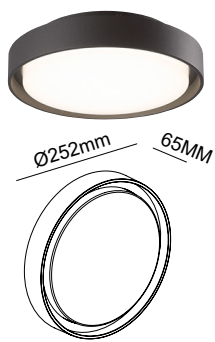

Light is everything

HMLO-0146

Light Source: LED
Wattage: 14W
Rating: 240V • IP65 • Class 1
Material: Die-casting Aluminum Body+Pc
Colour: White
Size: $\phi 252 \times 65 \pm 2$ MM
Packaging: 10pcs/carton
Carton: 54X40X28.5cm

HMLO-0147

Light Source: LED
Wattage: 9W
Rating: 240V • IP65 • Class 1
Material: Die-casting Aluminum Body+Pc
Colour: White
Size: $\phi 160 \times 65 \pm 2$ MM
Packaging: 10pcs/carton
Carton: 37.5x35x19cm

HMLO-0148

Light Source: LED
Wattage: 14W
Rating: 240V • IP65 • Class 1
Material: Die-casting Aluminum Body+Pc
Colour: White
Size: 235X235X65 ± 2 MM
Packaging: 10pcs/carton
Carton: 50X26X26.5cm

HMLO-0149

Light Source: LED
Wattage: 9W
Rating: 240V • IP65 • Class 1
Material: Die-casting Aluminum Body+Pc
Colour: White
Size: 150X150X65 ± 2 MM
Packaging: 10pcs/carton
Carton: 37.5x35x18cm

HARMONY LIGHTS UP THE WORLD