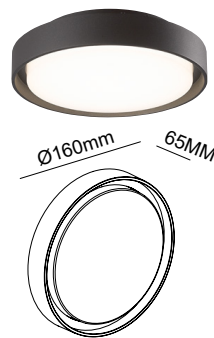

Light is everything

HMLO-0146

Light Source: LED
Wattage: 14W
Rating: 240V • IP65 • Class 1
Material: Die-casting Aluminum Body+Pc
Colour: White
Size: $\phi 252 \times 65 \pm 2$ MM
Packaging: 10pcs/carton
Carton: 54X40X28.5cm

HMLO-0147

Light Source: LED
Wattage: 9W
Rating: 240V • IP65 • Class 1
Material: Die-casting Aluminum Body+Pc
Colour: White
Size: $\phi 160 \times 65 \pm 2$ MM
Packaging: 10pcs/carton
Carton: 37.5x35x19cm

HMLO-0148

Light Source: LED
Wattage: 14W
Rating: 240V • IP65 • Class 1
Material: Die-casting Aluminum Body+Pc
Colour: White
Size: 235X235X65 ± 2 MM
Packaging: 10pcs/carton
Carton: 50X26X26.5cm

HMLO-0149

Light Source: LED
Wattage: 9W
Rating: 240V • IP65 • Class 1
Material: Die-casting Aluminum Body+Pc
Colour: White
Size: 150X150X65 ± 2 MM
Packaging: 10pcs/carton
Carton: 37.5x35x18cm

HARMONY LIGHTS UP THE WORLD