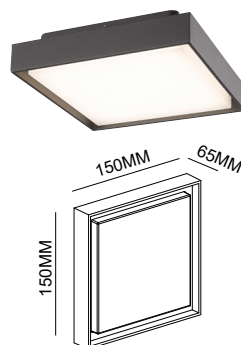

Light is everything

HMLO-0146

Light Source: LED
Wattage: 14W
Rating: 240V • IP65 • Class 1
Material: Die-casting Aluminum Body+Pc
Colour: White
Size: $\phi 252 \times 65 \pm 2$ MM
Packaging: 10pcs/carton
Carton: 54X40X28.5cm

HMLO-0147

Light Source: LED
Wattage: 9W
Rating: 240V • IP65 • Class 1
Material: Die-casting Aluminum Body+Pc
Colour: White
Size: $\phi 160 \times 65 \pm 2$ MM
Packaging: 10pcs/carton
Carton: 37.5x35x19cm

HMLO-0148

Light Source: LED
Wattage: 14W
Rating: 240V • IP65 • Class 1
Material: Die-casting Aluminum Body+Pc
Colour: White
Size: 235X235X65 ± 2 MM
Packaging: 10pcs/carton
Carton: 50X26X26.5cm

HMLO-0149

Light Source: LED
Wattage: 9W
Rating: 240V • IP65 • Class 1
Material: Die-casting Aluminum Body+Pc
Colour: White
Size: 150X150X65 ± 2 MM
Packaging: 10pcs/carton
Carton: 37.5x35x18cm

HARMONY LIGHTS UP THE WORLD