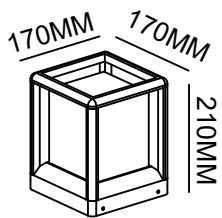

Light is everything

HMLO-0136

Light Source: E27
Wattage: 20W
Rating: 240V • IP65 • Class 1
Material: Die-casting Aluminum Body+Pc
Colour: BLACK+WHITE
Size: 170X170X240±2MM
Packaging: 4pcs/carton
Carton: 37X37X24cm

HMLO-0137

Light Source: E27
Wattage: 20W
Rating: 240V • IP65 • Class 1
Material: Die-casting Aluminum Body+Pc
Colour: BLACK+WHITE
Size: 227X227X255±2MM
Packaging: 4pcs/carton
Carton: 49X49X28.5cm

HMLO-0138

Light Source: E27
Wattage: 20W
Rating: 240V • IP65 • Class 1
Material: Die-casting Aluminum Body+Pc
Colour: BLACK+WHITE
Size: 350X350X395±2MM
Packaging: 2pcs/carton
Carton: 74.5X38X42.5cm

HARMONY LIGHTS UP THE WORLD