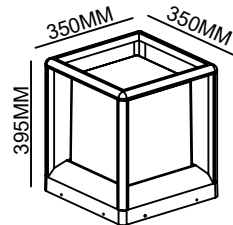

Light is everything

HMLO-0136

Light Source: E27
Wattage: 20W
Rating: 240V • IP65 • Class 1
Material: Die-casting Aluminum Body+Pc
Colour: BLACK+WHITE
Size: 170X170X240±2MM
Packaging: 4pcs/carton
Carton: 37X37X24cm

HMLO-0137

Light Source: E27
Wattage: 20W
Rating: 240V • IP65 • Class 1
Material: Die-casting Aluminum Body+Pc
Colour: BLACK+WHITE
Size: 227X227X255±2MM
Packaging: 4pcs/carton
Carton: 49X49X28.5cm

HMLO-0138

Light Source: E27
Wattage: 20W
Rating: 240V • IP65 • Class 1
Material: Die-casting Aluminum Body+Pc
Colour: BLACK+WHITE
Size: 350X350X395±2MM
Packaging: 2pcs/carton
Carton: 74.5X38X42.5cm

HARMONY LIGHTS UP THE WORLD