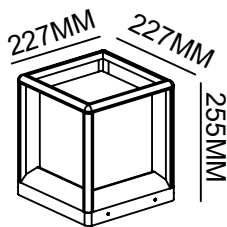

Light is everything

HMLO-0136

Light Source: E27
Wattage: 20W
Rating: 240V • IP65 • Class 1
Material: Die-casting Aluminum Body+Pc
Colour: BLACK+WHITE
Size: 170X170X240±2MM
Packaging: 4pcs/carton
Carton: 37X37X24cm

HMLO-0137

Light Source: E27
Wattage: 20W
Rating: 240V • IP65 • Class 1
Material: Die-casting Aluminum Body+Pc
Colour: BLACK+WHITE
Size: 227X227X255±2MM
Packaging: 4pcs/carton
Carton: 49X49X28.5cm

HMLO-0138

Light Source: E27
Wattage: 20W
Rating: 240V • IP65 • Class 1
Material: Die-casting Aluminum Body+Pc
Colour: BLACK+WHITE
Size: 350X350X395±2MM
Packaging: 2pcs/carton
Carton: 74.5X38X42.5cm

HARMONY LIGHTS UP THE WORLD