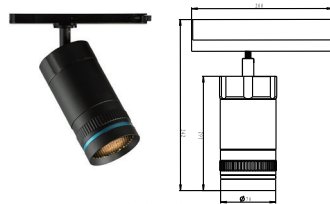

Light is everything

HMLTK-0008

Light Source: LED
Wattage: 15W
Rating: 240V • IP20 • Class 11
Material: Aluminium
Colour: BLACK
Size: 200x60x214MM
Packaging: 20pcs/carton
Carton: 47 X 31.5 X 48cm

HMLTK-0009

Light Source: LED
Wattage: 25W
Rating: 240V • IP20 • Class 11
Material: Aluminium
Colour: BLACK
Size: 200x78x242MM
Packaging: 12pcs/carton
Carton: 52 X 44 X 28cm

HMLTK-0010

Light Source: LED
Wattage: 6W
Rating: 240V • IP20 • Class 11
Material: Aluminium
Colour: BLACK
Size: 185x30x112MM
Packaging: 50pcs/carton
Carton: 57 X 29.5 X 42cm

HMLTK-0011

Light Source: LED
Wattage: 6W
Rating: 240V • IP20 • Class 11
Material: Aluminium
Colour: BLACK
Size: 185x30x112MM
Packaging: 50pcs/carton
Carton: 57 X 29.5 X 47cm

HMLTK-0012

Light Source: LED
Wattage: 7W
Rating: 240V • IP20 • Class 11
Material: Aluminium
Colour: BLACK
Size: 185x40x218MM
Packaging: 50pcs/carton
Carton: 54.5 X 32 X 57cm

HMLTK-0013

Light Source: LED
Wattage: 9W
Rating: 240V • IP20 • Class 11
Material: Aluminium
Colour: White
Size: 183x52x150MM
Packaging: 50pcs/carton
Carton: 52 X 34.5 X 43cm

HMLTK-0014

Light Source: LED
Wattage: 12W
Rating: 240V • IP20 • Class 11
Material: Aluminium
Colour: BLACK
Size: 185x100x147MM
Packaging: 16pcs/carton
Carton: 41 X 32 X 48cm