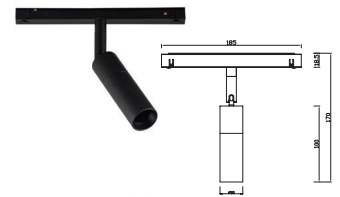

Light is everything

HMLTK-0008

Light Source: LED
Wattage: 15W
Rating: 240V • IP20 • Class 11
Material: Aluminium
Colour: BLACK
Size: 200x60x214MM
Packaging: 20pcs/carton
Carton: 47 X 31.5 X 48cm

HMLTK-0009

Light Source: LED
Wattage: 25W
Rating: 240V • IP20 • Class 11
Material: Aluminium
Colour: BLACK
Size: 200x78x242MM
Packaging: 12pcs/carton
Carton: 52 X 44 X 28cm

HMLTK-0010

Light Source: LED
Wattage: 6W
Rating: 240V • IP20 • Class 11
Material: Aluminium
Colour: BLACK
Size: 185x30x112MM
Packaging: 50pcs/carton
Carton: 57 X 29.5 X 42cm

HMLTK-0011

Light Source: LED
Wattage: 6W
Rating: 240V • IP20 • Class 11
Material: Aluminium
Colour: BLACK
Size: 185x30x112MM
Packaging: 50pcs/carton
Carton: 57 X 29.5 X 47cm

HMLTK-0012

Light Source: LED
Wattage: 7W
Rating: 240V • IP20 • Class 11
Material: Aluminium
Colour: BLACK
Size: 185x40x218MM
Packaging: 50pcs/carton
Carton: 54.5 X 32 X 57cm

HMLTK-0013

Light Source: LED
Wattage: 9W
Rating: 240V • IP20 • Class 11
Material: Aluminium
Colour: White
Size: 183x52x150MM
Packaging: 50pcs/carton
Carton: 52 X 34.5 X 43cm

HMLTK-0014

Light Source: LED
Wattage: 12W
Rating: 240V • IP20 • Class 11
Material: Aluminium
Colour: BLACK
Size: 185x100x147MM
Packaging: 16pcs/carton
Carton: 41 X 32 X 48cm