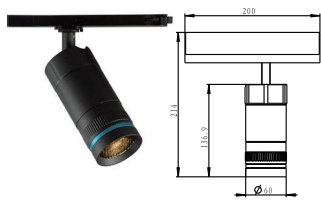

Light is everything

HMLTK-0008

Light Source: LED
Wattage: 15W
Rating: 240V • IP20 • Class 11
Material: Aluminium
Colour: BLACK
Size: 200x60x214MM
Packaging: 20pcs/carton
Carton: 47 X 31.5 X 48cm

HMLTK-0009

Light Source: LED
Wattage: 25W
Rating: 240V • IP20 • Class 11
Material: Aluminium
Colour: BLACK
Size: 200x78x242MM
Packaging: 12pcs/carton
Carton: 52 X 44 X 28cm

HMLTK-0010

Light Source: LED
Wattage: 6W
Rating: 240V • IP20 • Class 11
Material: Aluminium
Colour: BLACK
Size: 185x30x112MM
Packaging: 50pcs/carton
Carton: 57 X 29.5 X 42cm

HMLTK-0011

Light Source: LED
Wattage: 6W
Rating: 240V • IP20 • Class 11
Material: Aluminium
Colour: BLACK
Size: 185x30x112MM
Packaging: 50pcs/carton
Carton: 57 X 29.5 X 47cm

HMLTK-0012

Light Source: LED
Wattage: 7W
Rating: 240V • IP20 • Class 11
Material: Aluminium
Colour: BLACK
Size: 185x40x218MM
Packaging: 50pcs/carton
Carton: 54.5 X 32 X 57cm

HMLTK-0013

Light Source: LED
Wattage: 9W
Rating: 240V • IP20 • Class 11
Material: Aluminium
Colour: White
Size: 183x52x150MM
Packaging: 50pcs/carton
Carton: 52 X 34.5 X 43cm

HMLTK-0014

Light Source: LED
Wattage: 12W
Rating: 240V • IP20 • Class 11
Material: Aluminium
Colour: BLACK
Size: 185x100x147MM
Packaging: 16pcs/carton
Carton: 41 X 32 X 48cm