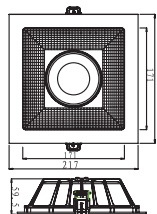

Light is everything

HMLD-0019

Light Source: LED
Wattage: 9W
Rating: 240V • IP20 • Class 11
Material: Aluminium
Colour: White
Size: 163.5x51MM
Packaging: 20pcs/carton
Carton: 42 X 36 X 36cm

HMLD-0020

Light Source: LED
Wattage: 9W
Rating: 240V • IP20 • Class 11
Material: Aluminium
Colour: White
Size: 167x167x50MM
Packaging: 20pcs/carton
Carton: 42 X 36 X 36cm

HMLD-0021

Light Source: LED
Wattage: 13W
Rating: 240V • IP20 • Class 11
Material: Aluminium
Colour: White
Size: 192.5x61MM
Packaging: 16pcs/carton
Carton: 42.5 X 42.5 X 37.5cm

HMLD-0022

Light Source: LED
Wattage: 20W
Rating: 240V • IP20 • Class 11
Material: Aluminium
Colour: White
Size: 220x61MM
Packaging: 12pcs/carton
Carton: 48 X 48 X 29cm

HMLD-0023

Light Source: LED
Wattage: 20W
Rating: 240V • IP20 • Class 11
Material: Aluminium
Colour: White
Size: 217x217x60MM
Packaging: 12pcs/carton
Carton: 51.5 x 51.5 x 26cm

HARMONY LIGHTS UP THE WORLD