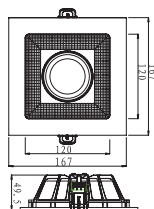

Light is everything

HMLD-0019

Light Source: LED
Wattage: 9W
Rating: 240V • IP20 • Class 11
Material: Aluminium
Colour: White
Size: 163.5x51MM
Packaging: 20pcs/carton
Carton: 42 X 36 X 36cm

HMLD-0020

Light Source: LED
Wattage: 9W
Rating: 240V • IP20 • Class 11
Material: Aluminium
Colour: White
Size: 167x167x50MM
Packaging: 20pcs/carton
Carton: 42 X 36 X 36cm

HMLD-0021

Light Source: LED
Wattage: 13W
Rating: 240V • IP20 • Class 11
Material: Aluminium
Colour: White
Size: 192.5x61MM
Packaging: 16pcs/carton
Carton: 42.5 X 42.5 X 37.5cm

HMLD-0022

Light Source: LED
Wattage: 20W
Rating: 240V • IP20 • Class 11
Material: Aluminium
Colour: White
Size: 220x61MM
Packaging: 12pcs/carton
Carton: 48 X 48 X 29cm

HMLD-0023

Light Source: LED
Wattage: 20W
Rating: 240V • IP20 • Class 11
Material: Aluminium
Colour: White
Size: 217x217x60MM
Packaging: 12pcs/carton
Carton: 51.5 x 51.5 x 26cm

HARMONY LIGHTS UP THE WORLD