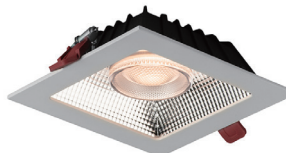

Light is everything

HMLD-0019

Light Source: LED
Wattage: 9W
Rating: 240V • IP20 • Class 11
Material: Aluminium
Colour: White
Size: 163.5x51MM
Packaging: 20pcs/carton
Carton: 42 X 36 X 36cm

HMLD-0020

Light Source: LED
Wattage: 9W
Rating: 240V • IP20 • Class 11
Material: Aluminium
Colour: White
Size: 167x167x50MM
Packaging: 20pcs/carton
Carton: 42 X 36 X 36cm

HMLD-0021

Light Source: LED
Wattage: 13W
Rating: 240V • IP20 • Class 11
Material: Aluminium
Colour: White
Size: 192.5x61MM
Packaging: 16pcs/carton
Carton: 42.5 X 42.5 X 37.5cm

HMLD-0022

Light Source: LED
Wattage: 20W
Rating: 240V • IP20 • Class 11
Material: Aluminium
Colour: White
Size: 220x61MM
Packaging: 12pcs/carton
Carton: 48 X 48 X 29cm

HMLD-0023

Light Source: LED
Wattage: 20W
Rating: 240V • IP20 • Class 11
Material: Aluminium
Colour: White
Size: 217x217x60MM
Packaging: 12pcs/carton
Carton: 51.5 x 51.5 x 26cm

HARMONY LIGHTS UP THE WORLD