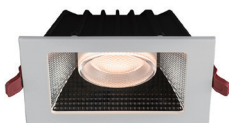

Light is everything

HMLD-0019

Light Source: LED
Wattage: 9W
Rating: 240V • IP20 • Class 11
Material: Aluminium
Colour: White
Size: 163.5x51MM
Packaging: 20pcs/carton
Carton: 42 X 36 X 36cm

HMLD-0020

Light Source: LED
Wattage: 9W
Rating: 240V • IP20 • Class 11
Material: Aluminium
Colour: White
Size: 167x167x50MM
Packaging: 20pcs/carton
Carton: 42 X 36 X 36cm

HMLD-0021

Light Source: LED
Wattage: 13W
Rating: 240V • IP20 • Class 11
Material: Aluminium
Colour: White
Size: 192.5x61MM
Packaging: 16pcs/carton
Carton: 42.5 X 42.5 X 37.5cm

HMLD-0022

Light Source: LED
Wattage: 20W
Rating: 240V • IP20 • Class 11
Material: Aluminium
Colour: White
Size: 220x61MM
Packaging: 12pcs/carton
Carton: 48 X 48 X 29cm

HMLD-0023

Light Source: LED
Wattage: 20W
Rating: 240V • IP20 • Class 11
Material: Aluminium
Colour: White
Size: 217x217x60MM
Packaging: 12pcs/carton
Carton: 51.5 x 51.5 x 26cm

HARMONY LIGHTS UP THE WORLD