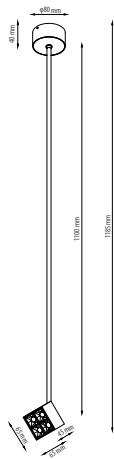

Light is everything

HMLP-0006

Light Source:LED
Wattage:7W
Rating: 240V • IP20 • Class 1
Material: ALUMINIUM
Colour:Black/White
Size: 65x1185MM
Packaging: 9pcs/carton
Carton: 126X41X41.5cm

HMLP-0007

Light Source:LED
Wattage:4.2W
Rating: 240V • IP20 • Class 1
Material: ALUMINIUM
Colour:Black/White
Size: DIA 80x158x561MM
Packaging: 9pcs/carton
Carton: 62X42.5X33cm