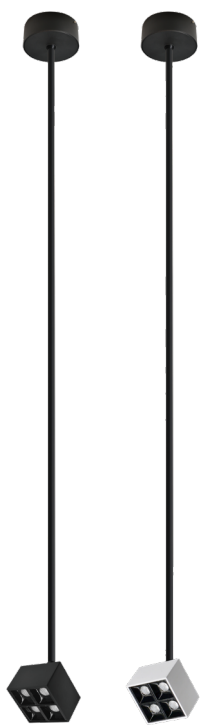

Light is everything

HMLP-0006

Light Source:LED
Wattage:7W
Rating: 240V • IP20 • Class 1
Material: ALUMINIUM
Colour:Black/White
Size: 65x1185MM
Packaging: 9pcs/carton
Carton: 126X41X41.5cm

HMLP-0007

Light Source:LED
Wattage:4.2W
Rating: 240V • IP20 • Class 1
Material: ALUMINIUM
Colour:Black/White
Size: DIA 80x158x561MM
Packaging: 9pcs/carton
Carton: 62X42.5X33cm