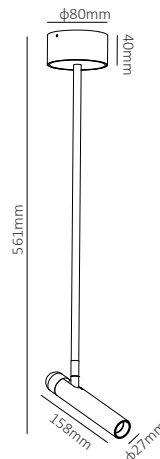

Light is everything

HMLP-0006

Light Source:LED
Wattage:7W
Rating: 240V • IP20 • Class 1
Material: ALUMINIUM
Colour:Black/White
Size: 65x1185MM
Packaging: 9pcs/carton
Carton: 126X41X41.5cm

HMLP-0007

Light Source:LED
Wattage:4.2W
Rating: 240V • IP20 • Class 1
Material: ALUMINIUM
Colour:Black/White
Size: DIA 80x158x561MM
Packaging: 9pcs/carton
Carton: 62X42.5X33cm