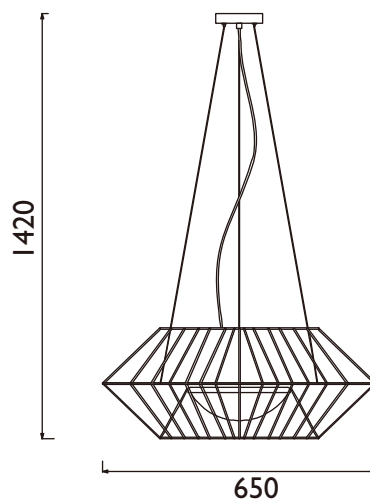

Light is everything

HMLP-0092

Light Source: E27

Wattage: 3X60W

Rating: 240V • IP20 • Class 1

Material: METAL + GLASS

Colour: BLACK

Size: D650X1420MM

Packaging: 1 pcs/carton

Carton: 66.5X66.5X24cm