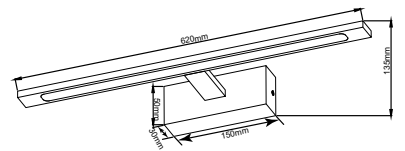

Light is everything

HMLW-0055

Light Source:LED
Wattage: 12W
Rating: 240V • IP44 • Class 1
Material: Aluminum+Acrylic
Colour: Chrome/Black/White
Size: 41.5CM
Packaging: 10pcs/carton
Carton: 44 x 36 x 32cm

HMLW-0056

Light Source:LED
Wattage: 20W
Rating: 240V • IP44 • Class 1
Material: Aluminum+Acrylic
Colour: Chrome/Black/White
Size: 62CM
Packaging: 10pcs/carton
Carton: 64 x 36 x 32cm

HARMONY LIGHTS UP THE WORLD