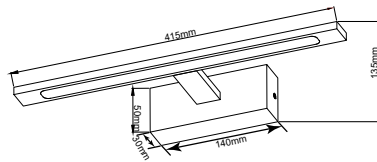

Light is everything

HMLW-0055

Light Source:LED
Wattage: 12W
Rating: 240V • IP44 • Class 1
Material: Aluminum+Acrylic
Colour: Chrome/Black/White
Size: 41.5CM
Packaging: 10pcs/carton
Carton: 44 x 36 x 32cm

HMLW-0056

Light Source:LED
Wattage: 20W
Rating: 240V • IP44 • Class 1
Material: Aluminum+Acrylic
Colour: Chrome/Black/White
Size: 62CM
Packaging: 10pcs/carton
Carton: 64 x 36 x 32cm

HARMONY LIGHTS UP THE WORLD