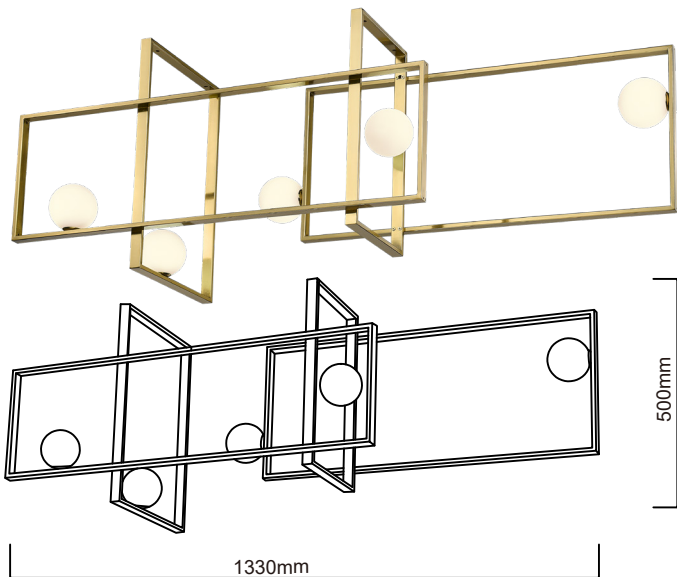

Light is everything

HMLC-0047

Light Source: G9

Wattage: 5X3W

Rating: 240V • IP20 • Class 1

Material: Metal

Colour: BRASS

Size: 42X133X50CM

Packaging: 1 pcs/carton

Carton: 100 x 38 x 22cm