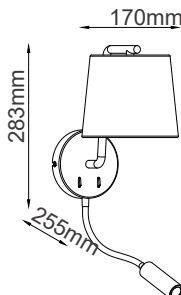

Light is everything

HMLW-0037

Light Source:LED+E27
Wattage:3W+40W
Rating: 240V • IP20 • Class 1
Material: Metal+Fabric Shade
Colour: White
Size: 24x13cm
Packaging: 6pcs/carton
Carton: 38 x 26.5 x 56cm

HMLW-0038

Light Source:LED+E27
Wattage:3W+40W
Rating: 240V • IP20 • Class 1
Material: Iron+Aluminum+Fabric
Colour: Black
Size: 17x28.3cm
Packaging: 1pcs/carton
Carton: 34.5 x 23 x 32cm

HMLW-0039

Light Source:LED+E14
Wattage:3W+40W
Rating: 240V • IP20 • Class 1
Material: Iron+Aluminum+Fabric
Colour: Black
Size: 20x20cm
Packaging: 4pcs/carton
Carton: 48 x 30 x 29cm