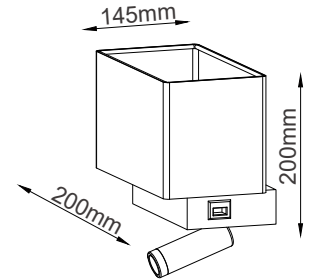

Light is everything

HMLW-0037

Light Source:LED+E27
Wattage:3W+40W
Rating: 240V • IP20 • Class 1
Material: Metal+Fabric Shade
Colour: White
Size: 24x13cm
Packaging: 6pcs/carton
Carton: 38 x 26.5 x 56cm

HMLW-0038

Light Source:LED+E27
Wattage:3W+40W
Rating: 240V • IP20 • Class 1
Material: Iron+Aluminum+Fabric
Colour: Black
Size: 17x28.3cm
Packaging: 1pcs/carton
Carton: 34.5 x 23 x 32cm

HMLW-0039

Light Source:LED+E14
Wattage:3W+40W
Rating: 240V • IP20 • Class 1
Material: Iron+Aluminum+Fabric
Colour: Black
Size: 20x20cm
Packaging: 4pcs/carton
Carton: 48 x 30 x 29cm