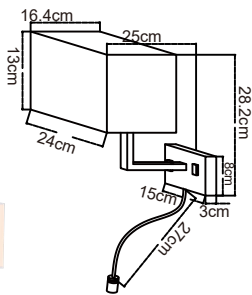

Light is everything

HMLW-0037

Light Source:LED+E27
Wattage:3W+40W
Rating: 240V • IP20 • Class 1
Material: Metal+Fabric Shade
Colour: White
Size: 24x13cm
Packaging: 6pcs/carton
Carton: 38 x 26.5 x 56cm

HMLW-0038

Light Source:LED+E27
Wattage:3W+40W
Rating: 240V • IP20 • Class 1
Material: Iron+Aluminum+Fabric
Colour: Black
Size: 17x28.3cm
Packaging: 1pcs/carton
Carton: 34.5 x 23 x 32cm

HMLW-0039

Light Source:LED+E14
Wattage:3W+40W
Rating: 240V • IP20 • Class 1
Material: Iron+Aluminum+Fabric
Colour: Black
Size: 20x20cm
Packaging: 4pcs/carton
Carton: 48 x 30 x 29cm