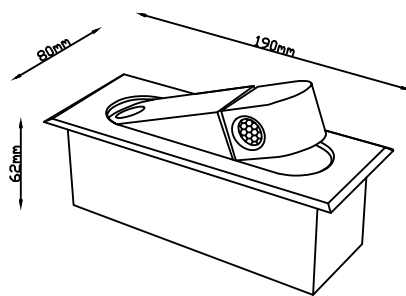

### HMLW-0032

**Light Source:**LED  
**Wattage:** 1x3W  
**Rating:** 240V • IP20 • Class 1  
**Material:** Aluminium  
**Colour:** Black/Rose Gold  
**Size:** 8x19cm  
**Packaging:** 20pcs/carton  
**Carton:** 47 x 24 x 31.5cm

### HMLW-0033

**Light Source:**LED  
**Wattage:** 1x3W  
**Rating:** 240V • IP20 • Class 1  
**Material:** Aluminium  
**Colour:** Black/White  
**Size:** 12x12cm  
**Packaging:** 20pcs/carton  
**Carton:** 67.5 x 28 x 28cm