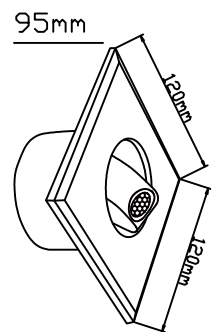

### HMLW-0032

**Light Source:**LED  
**Wattage:** 1x3W  
**Rating:** 240V • IP20 • Class 1  
**Material:** Aluminium  
**Colour:** Black/Rose Gold  
**Size:** 8x19cm  
**Packaging:** 20pcs/carton  
**Carton:** 47 x 24 x 31.5cm

### HMLW-0033

**Light Source:**LED  
**Wattage:** 1x3W  
**Rating:** 240V • IP20 • Class 1  
**Material:** Aluminium  
**Colour:** Black/White  
**Size:** 12x12cm  
**Packaging:** 20pcs/carton  
**Carton:** 67.5 x 28 x 28cm