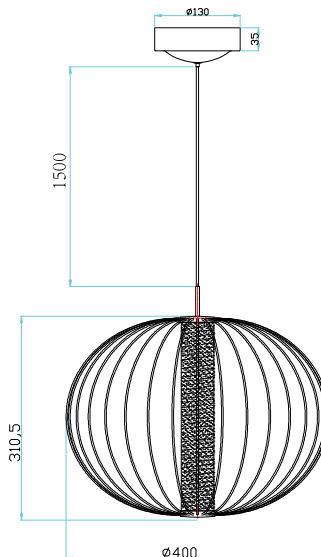

### HMLP-0248

Light Source: LED 3000K/4000K  
 Wattage: 18w  
 Rating: 240V · IP20 · Class 1  
 Material: Aluminium, Steel & PC  
 Colour: Black · Chrome · Gold  
 Size:  $\phi 40 \times 31.05\text{cm}$   
 CNT: 6pcs/carton  
 Carton: 69 x 32 x 33cm  
 CBM/CTN: 0.07266

### HMLP-0249

Light Source: LED 3000K/4000K  
 Wattage: 28w  
 Rating: 240V · IP20 · Class 1  
 Material: Aluminium, Steel & PC  
 Colour: Black · Chrome · Gold  
 Size:  $\phi 50 \times 6\text{cm}$   
 CNT: 6pcs/carton  
 Carton: 98 x 32 x 33cm  
 CBM/CTN: 0.1053