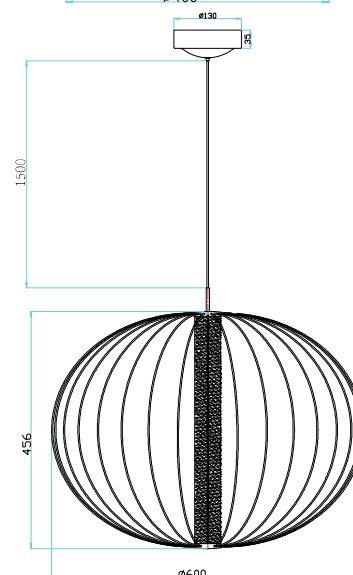

### HMLP-0248

Light Source: LED 3000K/4000K  
 Wattage: 18w  
 Rating: 240V · IP20 · Class 1  
 Material: Aluminium, Steel & PC  
 Colour: Black · Chrome · Gold  
 Size:  $\phi 40 \times 31.05\text{cm}$   
 CNT: 6pcs/carton  
 Carton: 69 x 32 x 33cm  
 CBM/CTN: 0.07266

### HMLP-0249

Light Source: LED 3000K/4000K  
 Wattage: 28w  
 Rating: 240V · IP20 · Class 1  
 Material: Aluminium, Steel & PC  
 Colour: Black · Chrome · Gold  
 Size:  $\phi 50 \times 6\text{cm}$   
 CNT: 6pcs/carton  
 Carton: 98 x 32 x 33cm  
 CBM/CTN: 0.1053