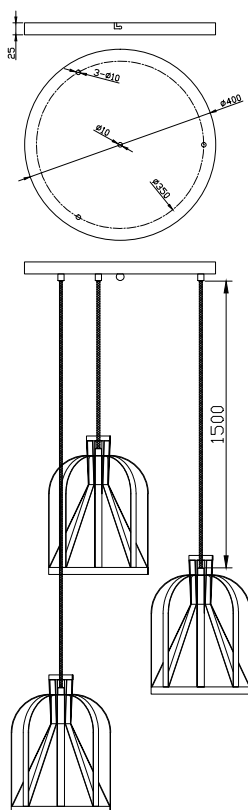

Light is everything

HMLP-0234

Light Source: E27
Wattage: 3x60W MAX
Rating: 240V • IP20 • Class 1
Material: Metal
Colour: Black
Size: 40 x 150cm
Packaging: 1pcs/carton
Carton: 45 x 45 x 32cm