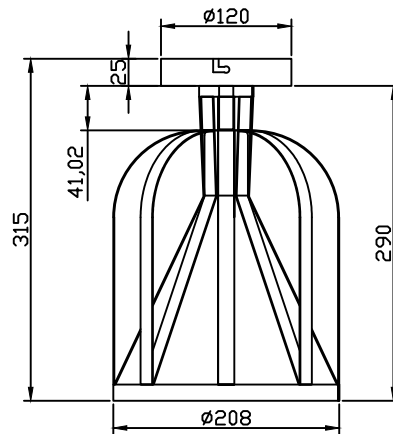

Light is everything

HMLC-0042

Light Source: E27

Wattage: 1x60W

Rating: 240V • IP20 • Class 1

Material: Metal

Colour: Black

Size: 20.8x31.5cm

Packaging: 4pcs/carton

Carton: 49 x 49 x 34cm