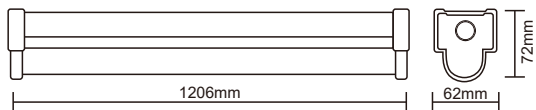

Light is everything

HMLC-0038/HMLC-0039

Light Source: LED
Wattage: 1x18W/1x36W
Rating: 240V • IP20 • Class 1
Material: PC Cover + Iron Base
Colour: White
Size: 7.2x120.6cm
Packaging: 6pcs/carton
Carton: 120.5 x 20.5 x 15.5cm

HMLC-0040/HMLC-0041

Light Source: LED
Wattage: 1x24W/1x48W
Rating: 240V • IP20 • Class 1
Material: PC Cover + Iron Base
Colour: White
Size: 7.2x150cm
Packaging: 6pcs/carton
Carton: 150 x 20.5 x 15.5cm

HARMONY LIGHTS UP THE WORLD