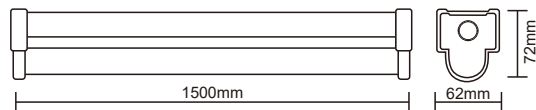

Light is everything

HMLC-0038/HMLC-0039

Light Source: LED
Wattage: 1x18W/1x36W
Rating: 240V • IP20 • Class 1
Material: PC Cover + Iron Base
Colour: White
Size: 7.2x120.6cm
Packaging: 6pcs/carton
Carton: 120.5 x 20.5 x 15.5cm

HMLC-0040/HMLC-0041

Light Source: LED
Wattage: 1x24W/1x48W
Rating: 240V • IP20 • Class 1
Material: PC Cover + Iron Base
Colour: White
Size: 7.2x150cm
Packaging: 6pcs/carton
Carton: 150 x 20.5 x 15.5cm

HARMONY LIGHTS UP THE WORLD