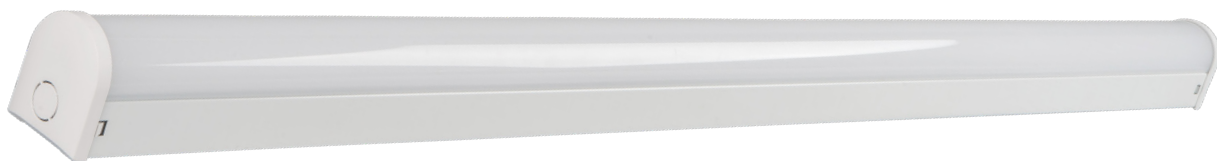

Light is everything

HMLC-0034/HMLC-0035

Light Source: LED
Wattage: 1x18W/1x36W
Rating: 240V • IP20 • Class 1
Material: PC Cover + Iron Base
Colour: White
Size: 6.7x118.8cm
Packaging: 6pcs/carton
Carton: 120.5 x 20.5 x 15.5cm

HMLC-0036/HMLC-0037

Light Source: LED
Wattage: 1x24W/1x48W
Rating: 240V • IP20 • Class 1
Material: PC Cover + Iron Base
Colour: White
Size: 6.7x148.3cm
Packaging: 6pcs/carton
Carton: 150 x 20.5 x 15.5cm