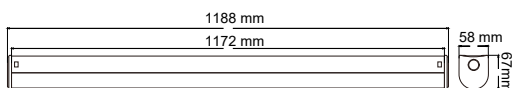

Light is everything

HMLC-0034/HMLC-0035

Light Source: LED
Wattage: 1x18W/1x36W
Rating: 240V • IP20 • Class 1
Material: PC Cover + Iron Base
Colour: White
Size: 6.7x118.8cm
Packaging: 6pcs/carton
Carton: 120.5 x 20.5 x 15.5cm

HMLC-0036/HMLC-0037

Light Source: LED
Wattage: 1x24W/1x48W
Rating: 240V • IP20 • Class 1
Material: PC Cover + Iron Base
Colour: White
Size: 6.7x148.3cm
Packaging: 6pcs/carton
Carton: 150 x 20.5 x 15.5cm