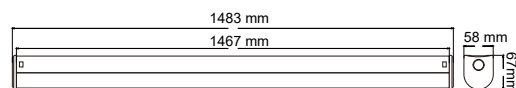

Light is everything

HMLC-0034/HMLC-0035

Light Source: LED
Wattage: 1x18W/1x36W
Rating: 240V • IP20 • Class 1
Material: PC Cover + Iron Base
Colour: White
Size: 6.7x118.8cm
Packaging: 6pcs/carton
Carton: 120.5 x 20.5 x 15.5cm

HMLC-0036/HMLC-0037

Light Source: LED
Wattage: 1x24W/1x48W
Rating: 240V • IP20 • Class 1
Material: PC Cover + Iron Base
Colour: White
Size: 6.7x148.3cm
Packaging: 6pcs/carton
Carton: 150 x 20.5 x 15.5cm