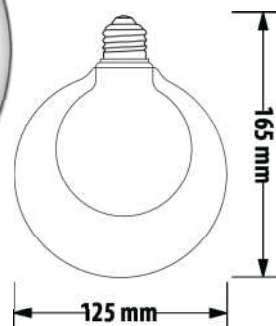

WWW.harmony-lighting.com sales@harmony-lighting.com

Note: Products must be installed by a qualified electrician.

HMB-00013

Base: E27
 Input Voltage: AC230V \pm 10%
 Power: 5W \pm 10%
 Lumen: 500LM \pm 5%
 Color: 2700K
 Beam Angle: 360°
 Rating: IP20 • Class: A+
 PF: >0.4 • CRI: 80 • SDCM: <6
 Dimmable: No
 Material: Clear Outer Glass & Frosted Inner Glass
 Size: 12 x 20.2cm
 CNT: 10pcs/CNT
 Carton Size: 68 x 27.5x 23.5cm
 CBM/CNT: 0.044

HMB-00014

Base: E27
 Input Voltage: AC230V \pm 10%
 Power: 5W \pm 10%
 Lumen: 500LM \pm 5%
 Color: 2700K
 Beam Angle: 360°
 Rating: IP20 • Class: A+
 PF: >0.4 • CRI: 80 • SDCM: <6
 Dimmable: No
 Material: Clear Outer Glass & Frosted Inner Glass
 Size: 12 x 20.2cm
 CNT: 10pcs/CNT
 Carton Size: 67 x 27 x 20.5cm
 CBM/CNT: 0.037

HMB-00016

Base: E27
 Input Voltage: AC230V \pm 10%
 Power: 5W \pm 10%
 Lumen: 500LM \pm 5%
 Color: 2700K
 Beam Angle: 360°
 Rating: IP20 • Class: A+
 PF: >0.4 • CRI: 80 • SDCM: <6
 Dimmable: No
 Material: Clear Outer Glass & Frosted Inner Glass
 Size: 12 x 20.2cm
 CNT: 10pcs/CNT
 Carton Size: 80 x 32.5 x 20.5cm
 CBM/CNT: 0.053

HMB-00018

Base: E27
 Input Voltage: AC230V ± 10%
 Power: 5W ± 10%
 Lumen: 500LM± 5%
 Color: 2700K
 Beam Angle: 360°
 Rating: IP20 • Class: A+
 PF: >0.4 • CRI: 80 • SDCM: <6
 Dimmable: No
 Material: Clear Outer Glass & Colored Inner Glass
 Color: Yellow • Red • Green • Dark Brown
 Size: 12 x 20.2cm
 CNT: 10pcs/CNT
 Carton Size: 67 x 27 x 20.5cm
 CBM/CNT: 0.037