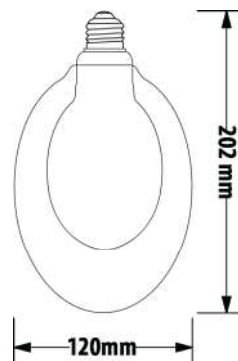

WWW.harmony-lighting.com sales@harmony-lighting.com

Note: Products must be installed by a qualified electrician.

HMB-00013

Base: E27
 Input Voltage: AC230V \pm 10%
 Power: 5W \pm 10%
 Lumen: 500LM \pm 5%
 Color: 2700K
 Beam Angle: 360°
 Rating: IP20 • Class: A+
 PF: >0.4 • CRI: 80 • SDCM: <6
 Dimmable: No
 Material: Clear Outer Glass & Frosted Inner Glass
 Size: 12 x 20.2cm
 CNT: 10pcs/CNT
 Carton Size: 68 x 27.5x 23.5cm
 CBM/CNT: 0.044

HMB-00014

Base: E27
 Input Voltage: AC230V \pm 10%
 Power: 5W \pm 10%
 Lumen: 500LM \pm 5%
 Color: 2700K
 Beam Angle: 360°
 Rating: IP20 • Class: A+
 PF: >0.4 • CRI: 80 • SDCM: <6
 Dimmable: No
 Material: Clear Outer Glass & Frosted Inner Glass
 Size: 12 x 20.2cm
 CNT: 10pcs/CNT
 Carton Size: 67 x 27 x 20.5cm
 CBM/CNT: 0.037

HMB-00016

Base: E27
 Input Voltage: AC230V \pm 10%
 Power: 5W \pm 10%
 Lumen: 500LM \pm 5%
 Color: 2700K
 Beam Angle: 360°
 Rating: IP20 • Class: A+
 PF: >0.4 • CRI: 80 • SDCM: <6
 Dimmable: No
 Material: Clear Outer Glass & Frosted Inner Glass
 Size: 12 x 20.2cm
 CNT: 10pcs/CNT
 Carton Size: 80 x 32.5 x 20.5cm
 CBM/CNT: 0.053

HMB-00018

Base: E27
 Input Voltage: AC230V ± 10%
 Power: 5W ± 10%
 Lumen: 500LM± 5%
 Color: 2700K
 Beam Angle: 360°
 Rating: IP20 • Class: A+
 PF: >0.4 • CRI: 80 • SDCM: <6
 Dimmable: No
 Material: Clear Outer Glass & Colored Inner Glass
 Color: Yellow • Red • Green • Dark Brown
 Size: 12 x 20.2cm
 CNT: 10pcs/CNT
 Carton Size: 67 x 27 x 20.5cm
 CBM/CNT: 0.037