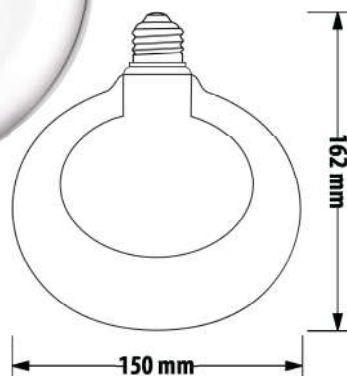

WWW.harmony-lighting.com sales@harmony-lighting.com

Note: Products must be installed by a qualified electrician.

HMB-00013

Base: E27
 Input Voltage: AC230V \pm 10%
 Power: 5W \pm 10%
 Lumen: 500LM \pm 5%
 Color: 2700K
 Beam Angle: 360°
 Rating: IP20 • Class: A+
 PF: >0.4 • CRI: 80 • SDCM: <6
 Dimmable: No
 Material: Clear Outer Glass & Frosted Inner Glass
 Size: 12 x 20.2cm
 CNT: 10pcs/CNT
 Carton Size: 68 x 27.5x 23.5cm
 CBM/CNT: 0.044

HMB-00014

Base: E27
 Input Voltage: AC230V \pm 10%
 Power: 5W \pm 10%
 Lumen: 500LM \pm 5%
 Color: 2700K
 Beam Angle: 360°
 Rating: IP20 • Class: A+
 PF: >0.4 • CRI: 80 • SDCM: <6
 Dimmable: No
 Material: Clear Outer Glass & Frosted Inner Glass
 Size: 12 x 20.2cm
 CNT: 10pcs/CNT
 Carton Size: 67 x 27 x 20.5cm
 CBM/CNT: 0.037

HMB-00016

Base: E27
 Input Voltage: AC230V \pm 10%
 Power: 5W \pm 10%
 Lumen: 500LM \pm 5%
 Color: 2700K
 Beam Angle: 360°
 Rating: IP20 • Class: A+
 PF: >0.4 • CRI: 80 • SDCM: <6
 Dimmable: No
 Material: Clear Outer Glass & Frosted Inner Glass
 Size: 12 x 20.2cm
 CNT: 10pcs/CNT
 Carton Size: 80 x 32.5 x 20.5cm
 CBM/CNT: 0.053

HMB-00018

Base: E27
 Input Voltage: AC230V ± 10%
 Power: 5W ± 10%
 Lumen: 500LM± 5%
 Color: 2700K
 Beam Angle: 360°
 Rating: IP20 • Class: A+
 PF: >0.4 • CRI: 80 • SDCM: <6
 Dimmable: No
 Material: Clear Outer Glass & Colored Inner Glass
 Color: Yellow • Red • Green • Dark Brown
 Size: 12 x 20.2cm
 CNT: 10pcs/CNT
 Carton Size: 67 x 27 x 20.5cm
 CBM/CNT: 0.037