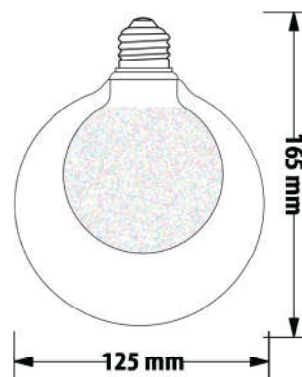

HMB-00014

Base: E27
 Input Voltage: AC230V \pm 10%
 Power: 5W \pm 10%
 Lumen: 500LM \pm 5%
 Color: 2700K
 Beam Angle: 360°
 Rating: IP20 • Class: A+
 PF: >0.4 • CRI: 80 • SDCM: <6
 Dimmable: No
 Material: Clear Outer Glass & Frosted Inner Glass
 Size: 12 x 20.2cm
 CNT: 10pcs/CNT
 Carton Size: 67 x 27 x 20.5cm
 CBM/CNT: 0.037

HMB-00016

Base: E27
 Input Voltage: AC230V \pm 10%
 Power: 5W \pm 10%
 Lumen: 500LM \pm 5%
 Color: 2700K
 Beam Angle: 360°
 Rating: IP20 • Class: A+
 PF: >0.4 • CRI: 80 • SDCM: <6
 Dimmable: No
 Material: Clear Outer Glass & Frosted Inner Glass
 Size: 12 x 20.2cm
 CNT: 10pcs/CNT
 Carton Size: 80 x 32.5 x 20.5cm
 CBM/CNT: 0.053

HMB-00015

Base: E27
 Input Voltage: AC230V \pm 10%
 Power: 5W \pm 10%
 Lumen: 500LM \pm 5%
 Color: 2700K
 Beam Angle: 360°
 Rating: IP20 • Class: A+
 PF: $>$ 0.4 • CRI: 80 • SDCM: $<$ 6
 Dimmable: No
 Material: Clear Outer Glass & Colored Inner Glass
 Color: Yellow • Red • Orange • Green
 Size: 12 x 20.2cm
 CNT: 10pcs/CNT
 Carton Size: 67 x 27 x 20.5cm
 CBM/CNT: 0.037

HMB-00018

Base: E27
 Input Voltage: AC230V ± 10%
 Power: 5W ± 10%
 Lumen: 500LM± 5%
 Color: 2700K
 Beam Angle: 360°
 Rating: IP20 • Class: A+
 PF: >0.4 • CRI: 80 • SDCM: <6
 Dimmable: No
 Material: Clear Outer Glass & Colored Inner Glass
 Color: Yellow • Red • Green • Dark Brown
 Size: 12 x 20.2cm
 CNT: 10pcs/CNT
 Carton Size: 67 x 27 x 20.5cm
 CBM/CNT: 0.037