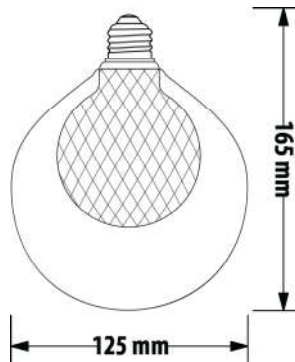

WWW.harmony-lighting.com sales@harmony-lighting.com

Note: Products must be installed by a qualified electrician.

HMB-00013

Base: E27
 Input Voltage: AC230V \pm 10%
 Power: 5W \pm 10%
 Lumen: 500LM \pm 5%
 Color: 2700K
 Beam Angle: 360°
 Rating: IP20 • Class: A+
 PF: >0.4 • CRI: 80 • SDCM: <6
 Dimmable: No
 Material: Clear Outer Glass & Frosted Inner Glass
 Size: 12 x 20.2cm
 CNT: 10pcs/CNT
 Carton Size: 68 x 27.5x 23.5cm
 CBM/CNT: 0.044

HMB-00014

Base: E27
 Input Voltage: AC230V \pm 10%
 Power: 5W \pm 10%
 Lumen: 500LM \pm 5%
 Color: 2700K
 Beam Angle: 360°
 Rating: IP20 • Class: A+
 PF: >0.4 • CRI: 80 • SDCM: <6
 Dimmable: No
 Material: Clear Outer Glass & Frosted Inner Glass
 Size: 12 x 20.2cm
 CNT: 10pcs/CNT
 Carton Size: 67 x 27 x 20.5cm
 CBM/CNT: 0.037

HMB-00016

Base: E27
 Input Voltage: AC230V \pm 10%
 Power: 5W \pm 10%
 Lumen: 500LM \pm 5%
 Color: 2700K
 Beam Angle: 360°
 Rating: IP20 • Class: A+
 PF: >0.4 • CRI: 80 • SDCM: <6
 Dimmable: No
 Material: Clear Outer Glass & Frosted Inner Glass
 Size: 12 x 20.2cm
 CNT: 10pcs/CNT
 Carton Size: 80 x 32.5 x 20.5cm
 CBM/CNT: 0.053

HMB-00018

Base: E27
 Input Voltage: AC230V ± 10%
 Power: 5W ± 10%
 Lumen: 500LM± 5%
 Color: 2700K
 Beam Angle: 360°
 Rating: IP20 • Class: A+
 PF: >0.4 • CRI: 80 • SDCM: <6
 Dimmable: No
 Material: Clear Outer Glass & Colored Inner Glass
 Color: Yellow • Red • Green • Dark Brown
 Size: 12 x 20.2cm
 CNT: 10pcs/CNT
 Carton Size: 67 x 27 x 20.5cm
 CBM/CNT: 0.037